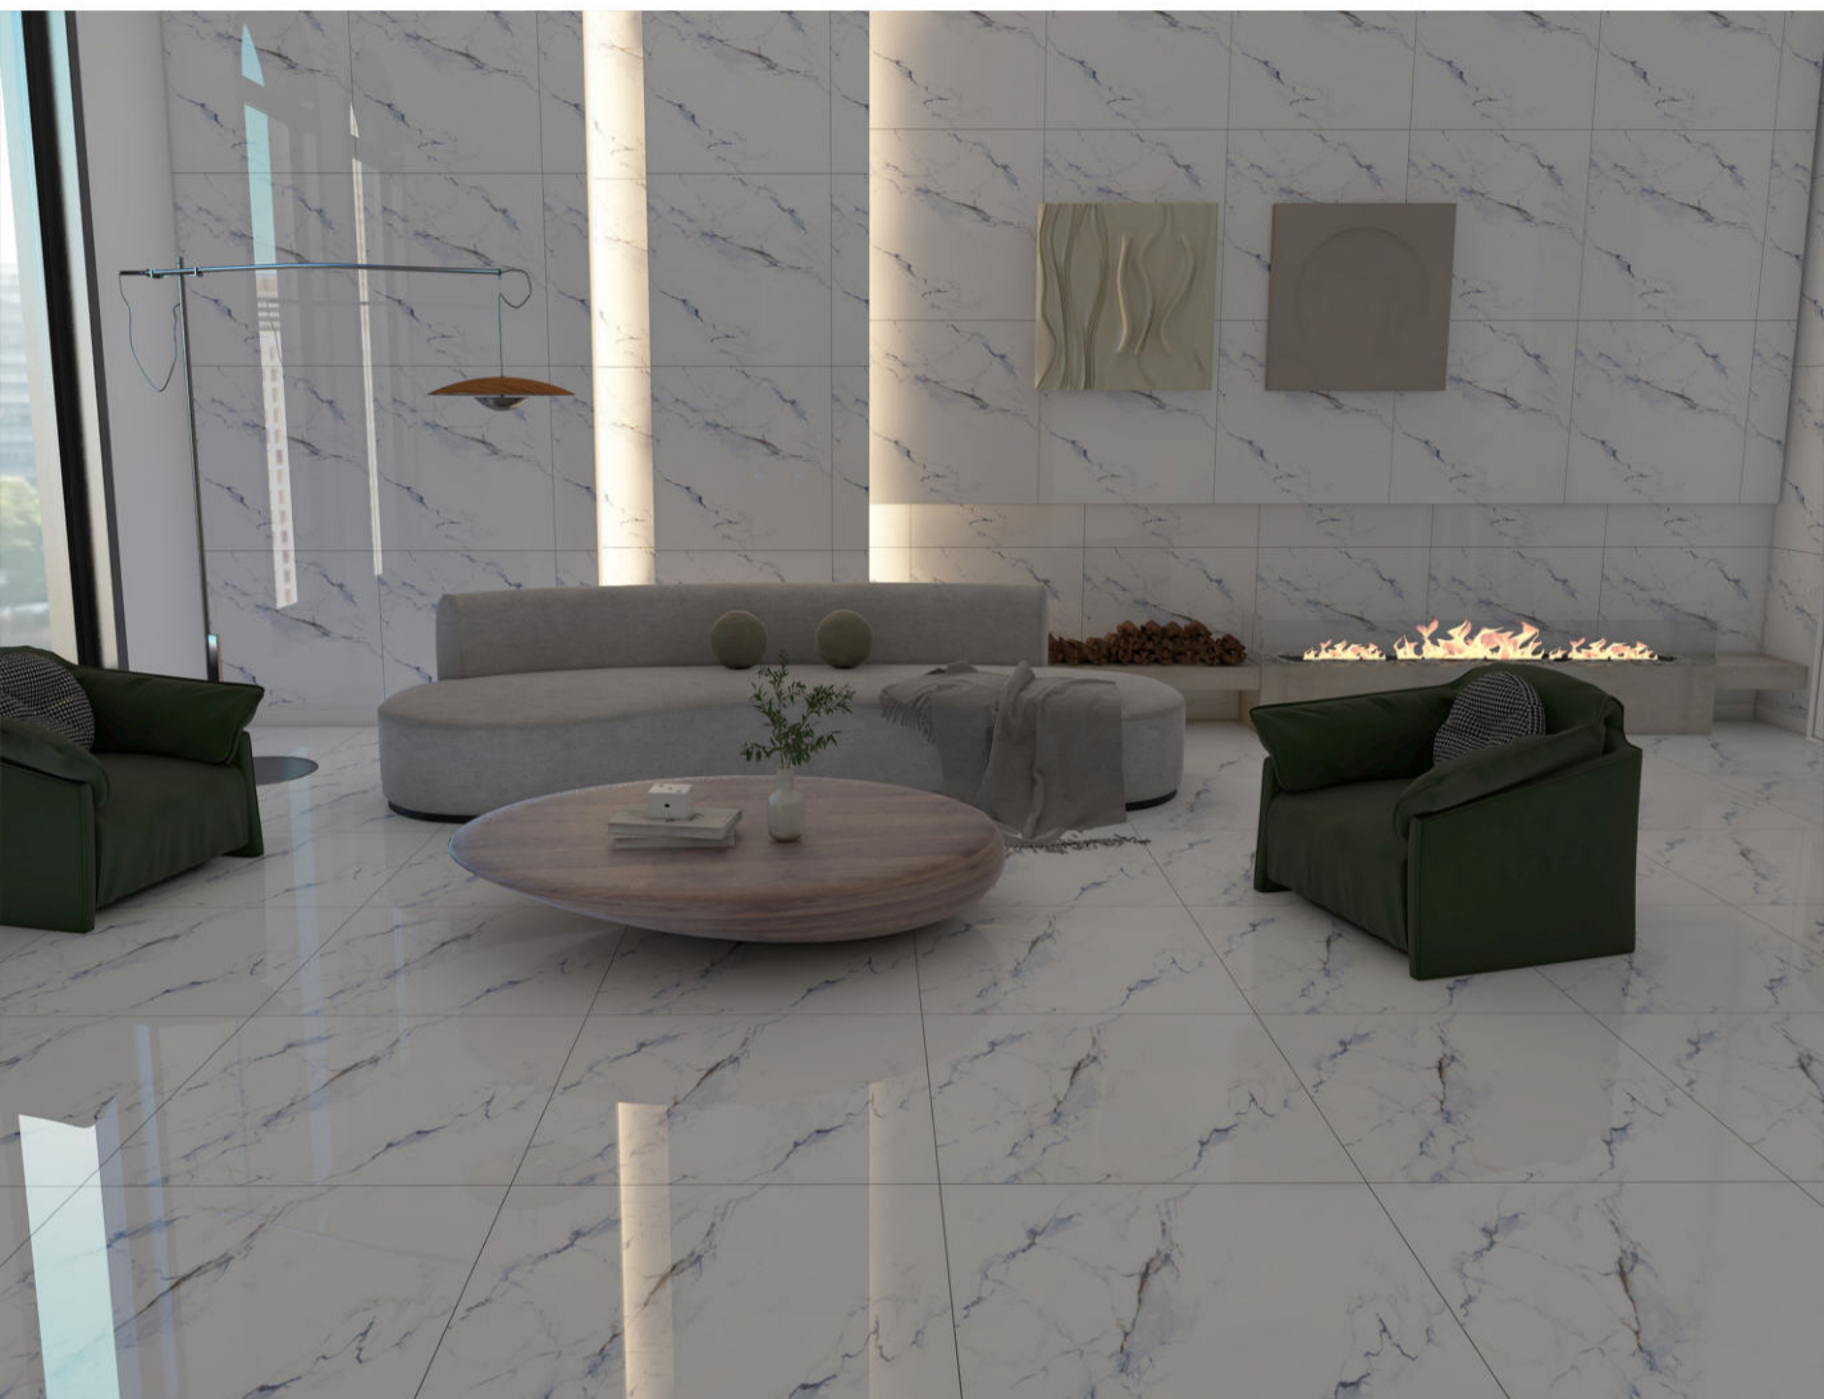

Specifications: 800x800mm

强盛陶瓷
QIANGSHENG CERAMICS

number:

80QS035