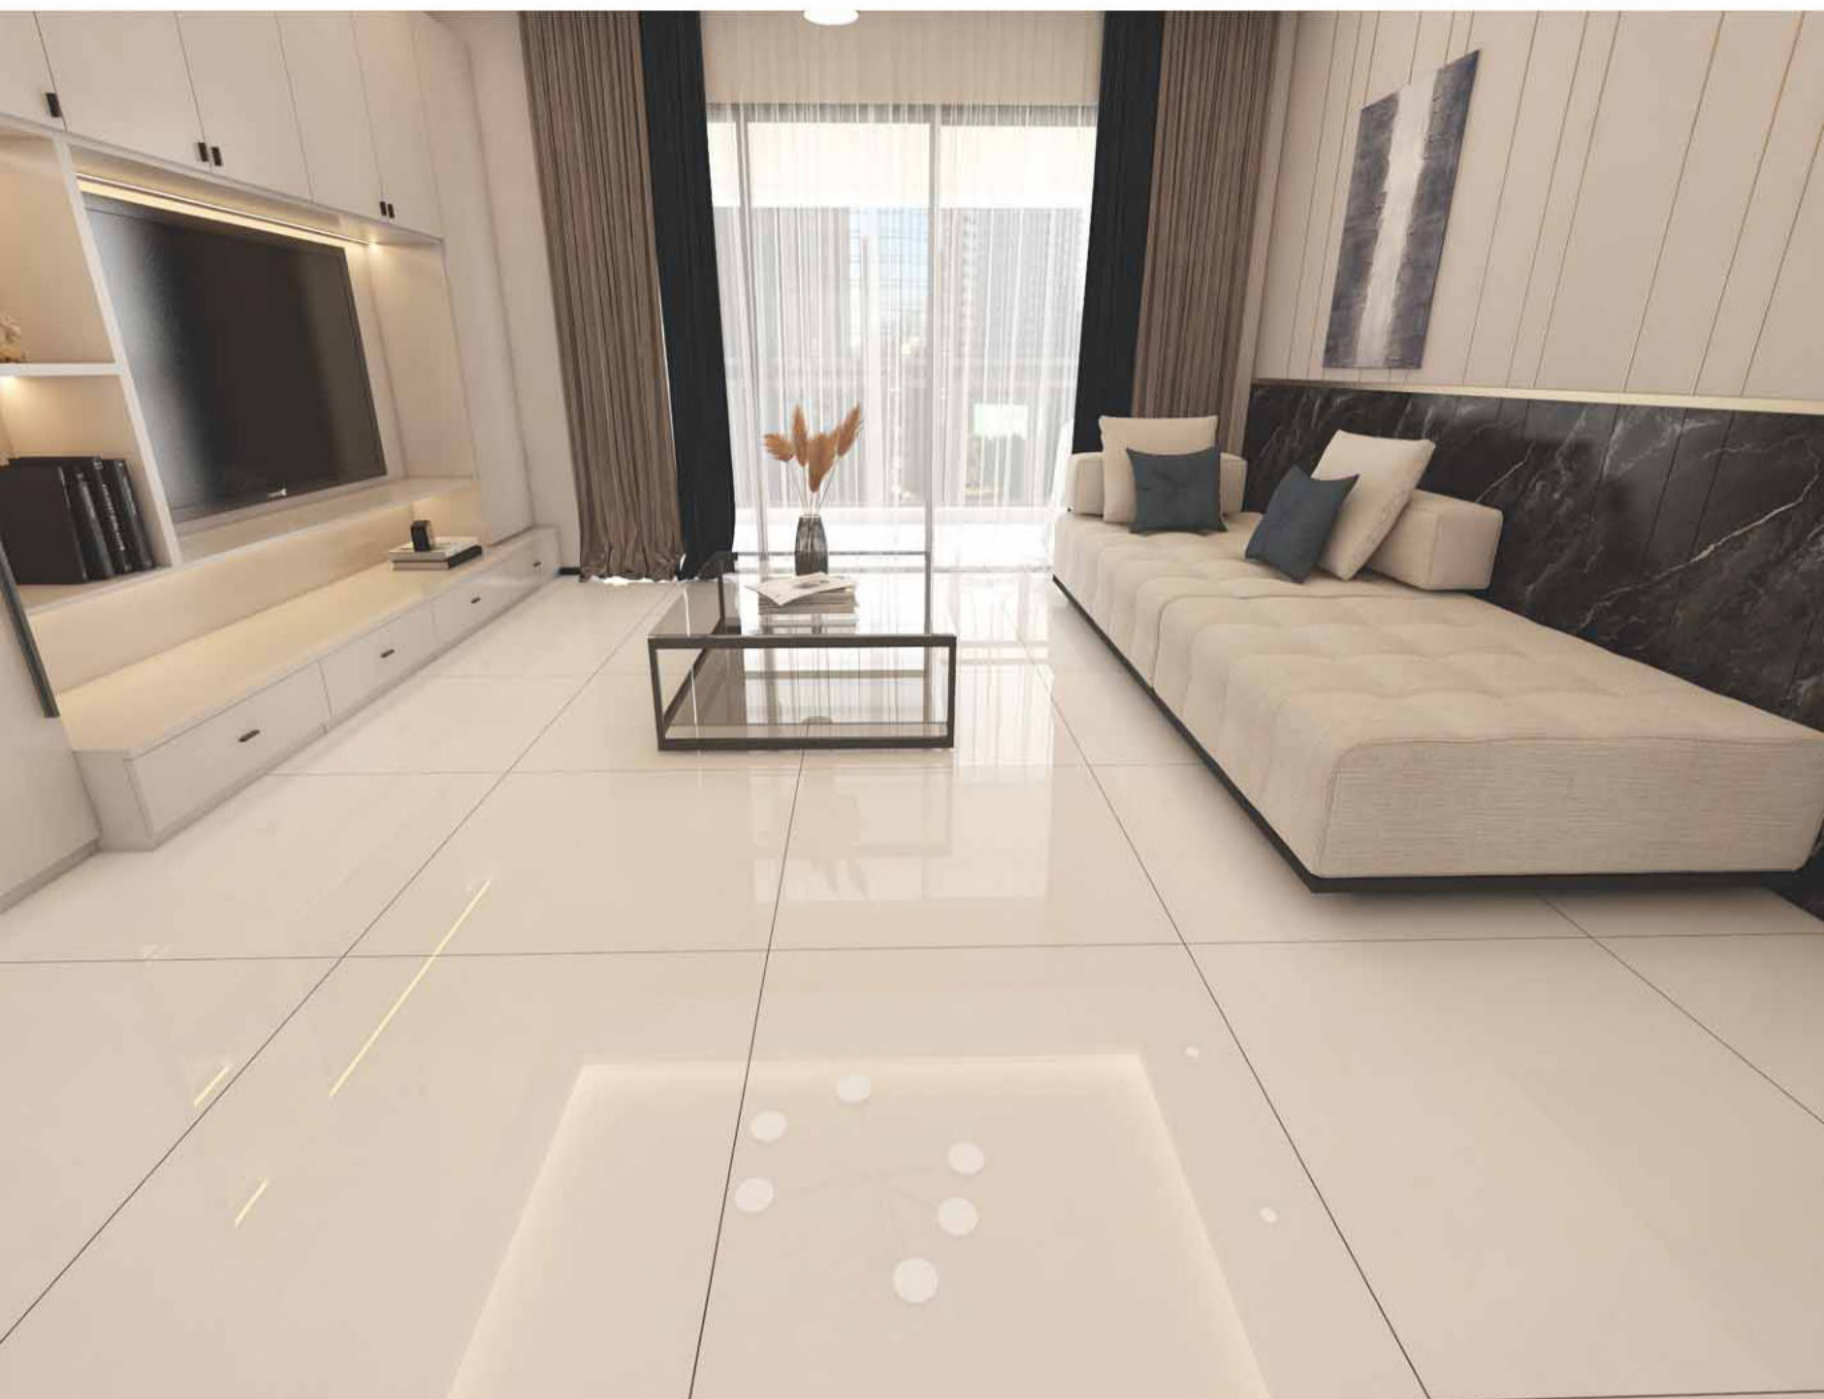

Specifications: 800x800mm

强盛陶瓷
QIANGSHENG CERAMICS

number:

80QS000

INFINITY CONNECTION

轻奢空间 精致典雅

LIGHT LUXURY SPACE
DELICATE AND ELEGANT

FASHION BRAND
FROM ITALY

源自意大利原创设计