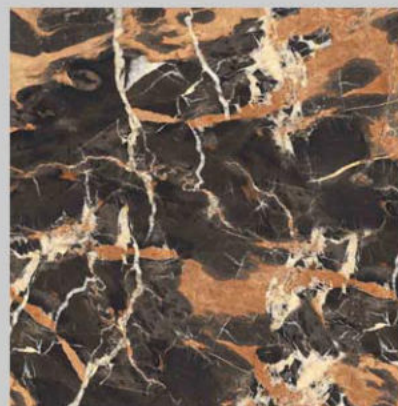

FASHION BRAND
FROM ITALY

源自意大利原创设计