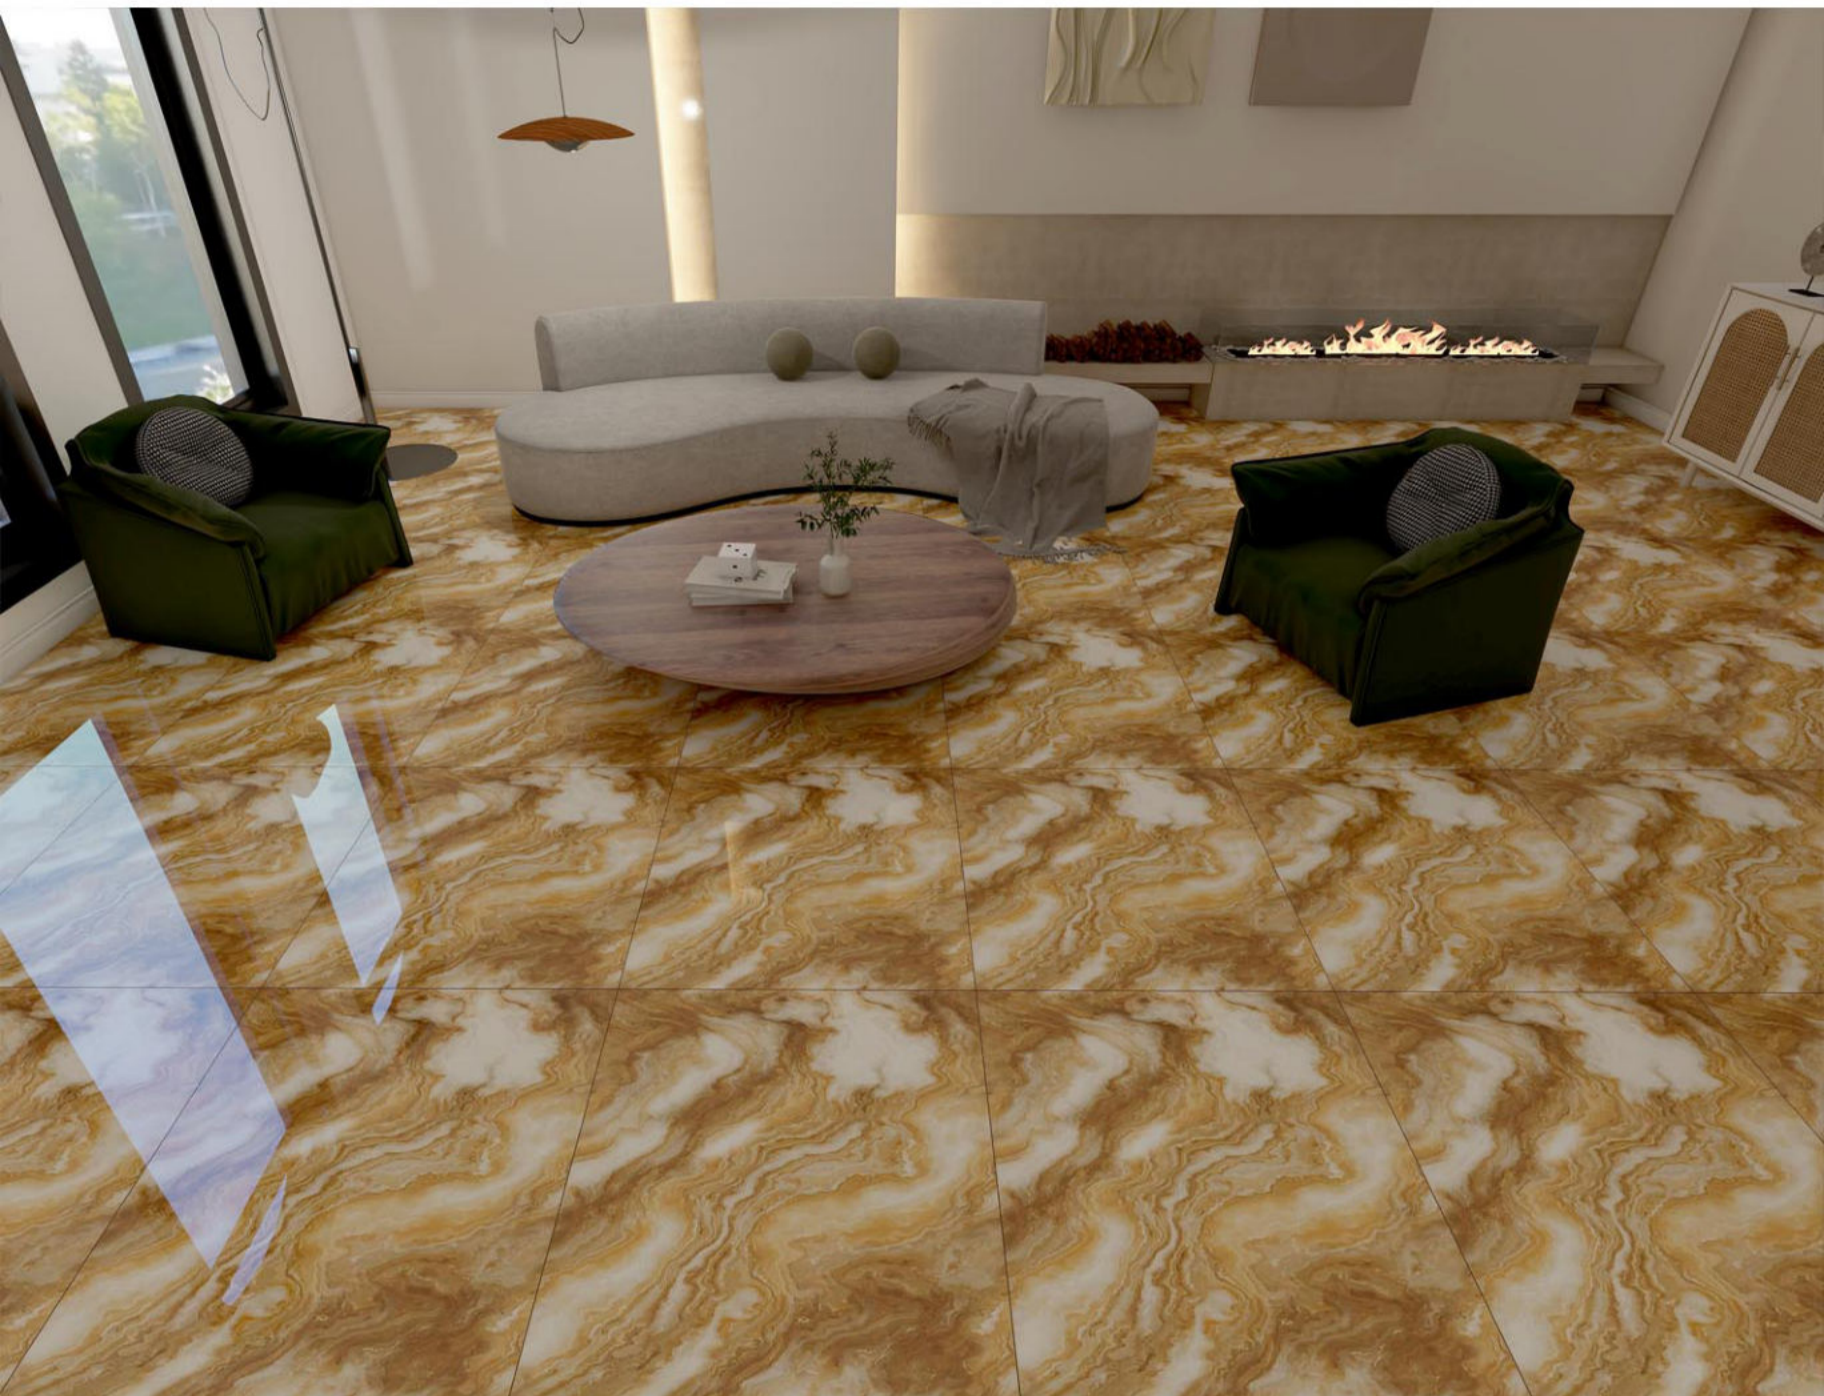

LIGHT LUXURY SPACE
DELICATE AND ELEGANT

FASHION BRAND
FROM ITALY

源自意大利原创设计

Specifications: 800x800mm

强盛陶瓷
QIANGSHENG CERAMICS

number:

80QS019

INFINITY CONNECTION