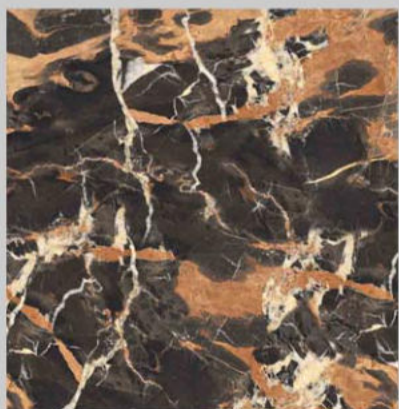

轻奢空间 精致典雅

LIGHT LUXURY SPACE
DELICATE AND ELEGANT

FASHION BRAND
FROM ITALY

源自意大利原创设计

Specifications: 800x800mm

强盛陶瓷
QIANGSHENG CERAMICS

number:

80QS021B