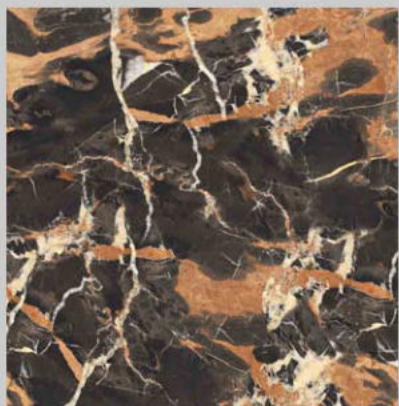

FASHION BRAND
FROM ITALY

源自意大利原创设计