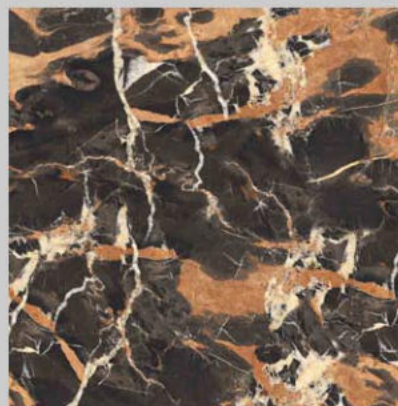

FASHION BRAND
FROM ITALY

源自意大利原创设计