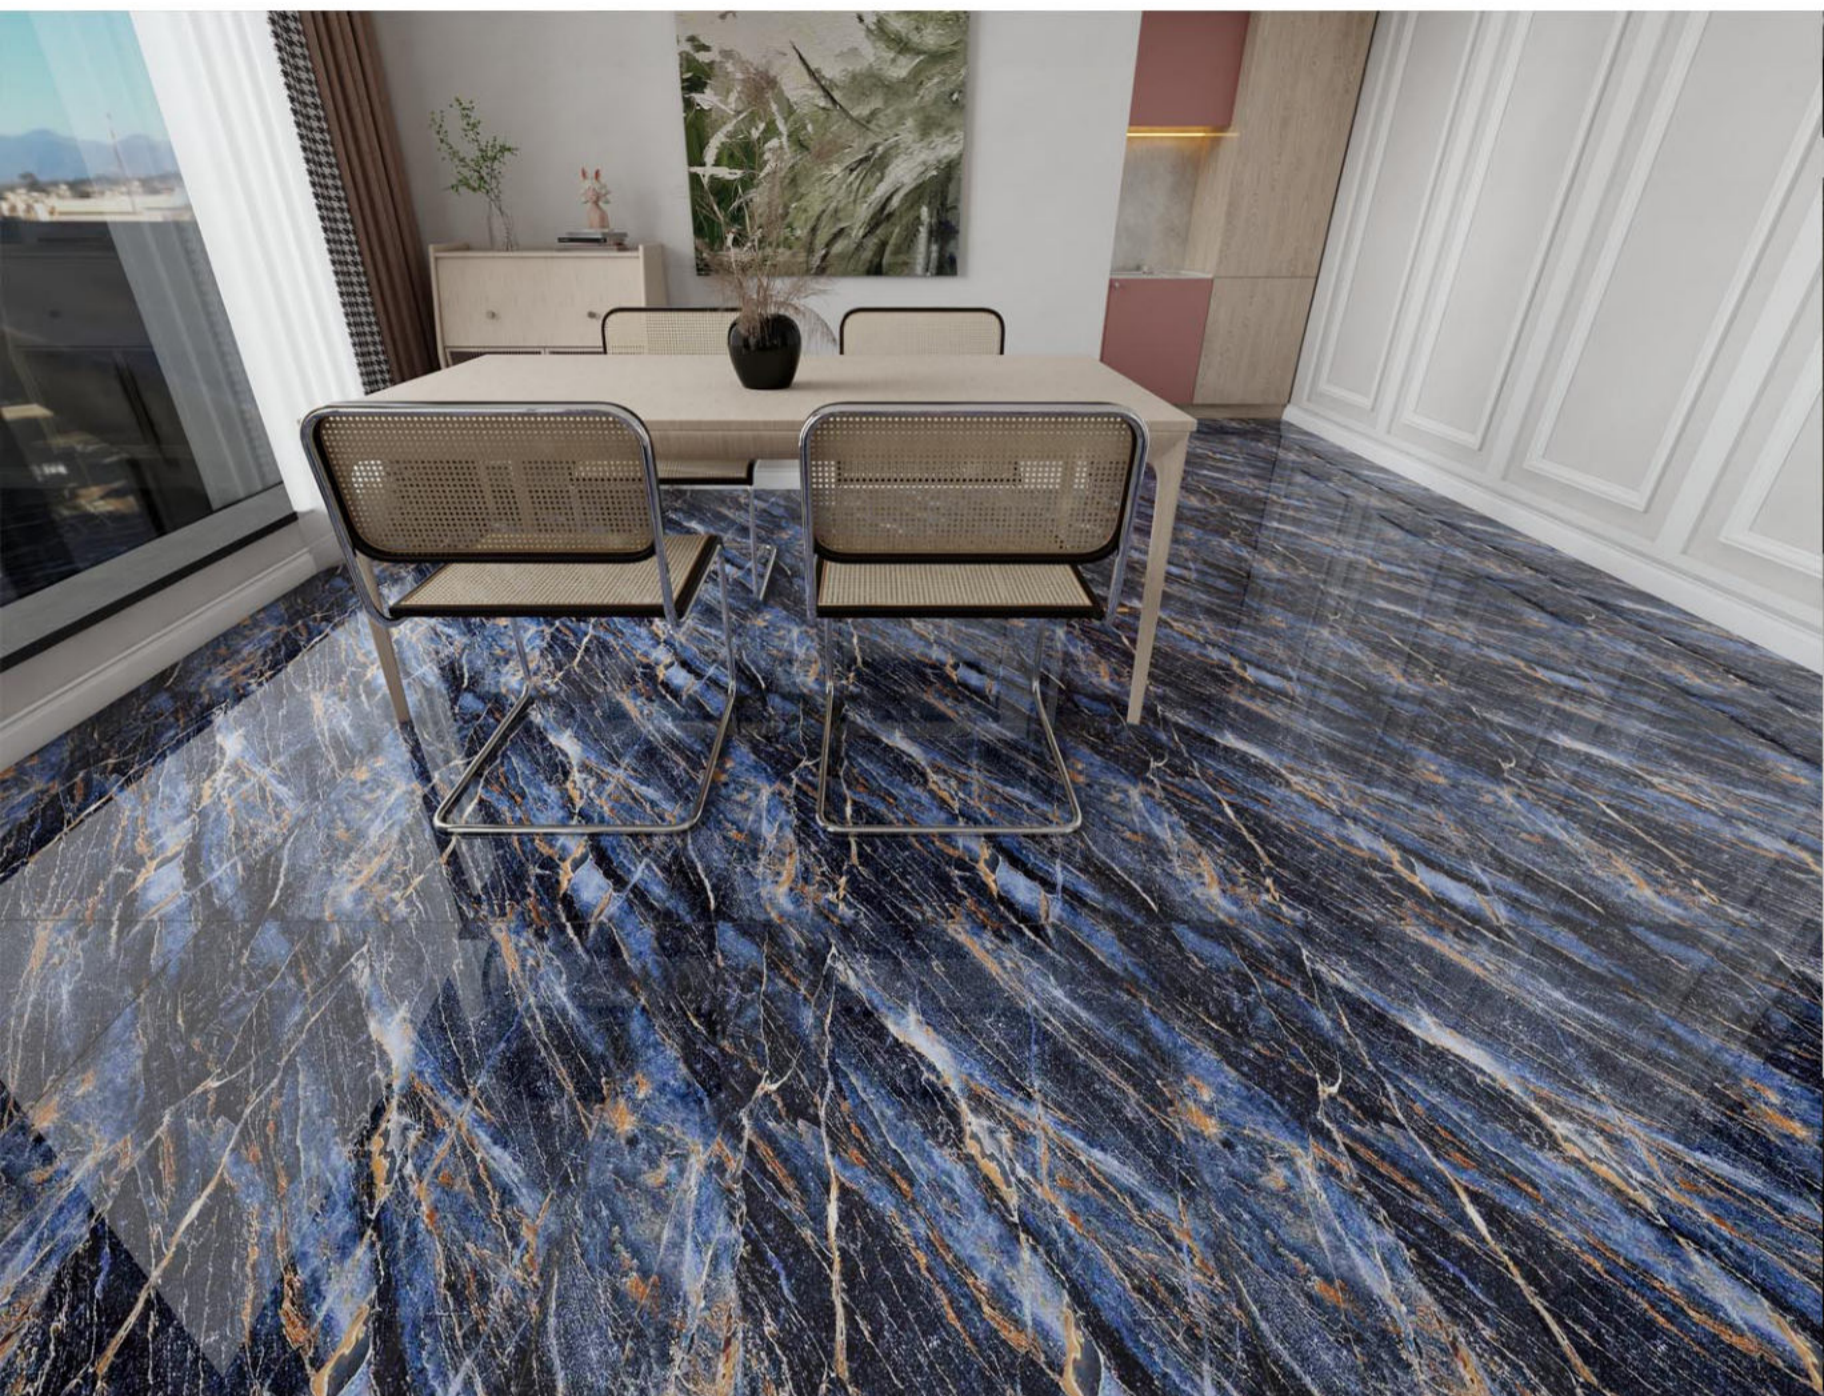

FASHION BRAND
FROM ITALY

源自意大利原创设计

Specifications: 800x800mm

强盛陶瓷
QIANGSHENG CERAMICS

number:

80QS018B

INFINITY CONNECTION

轻奢空间 精致典雅