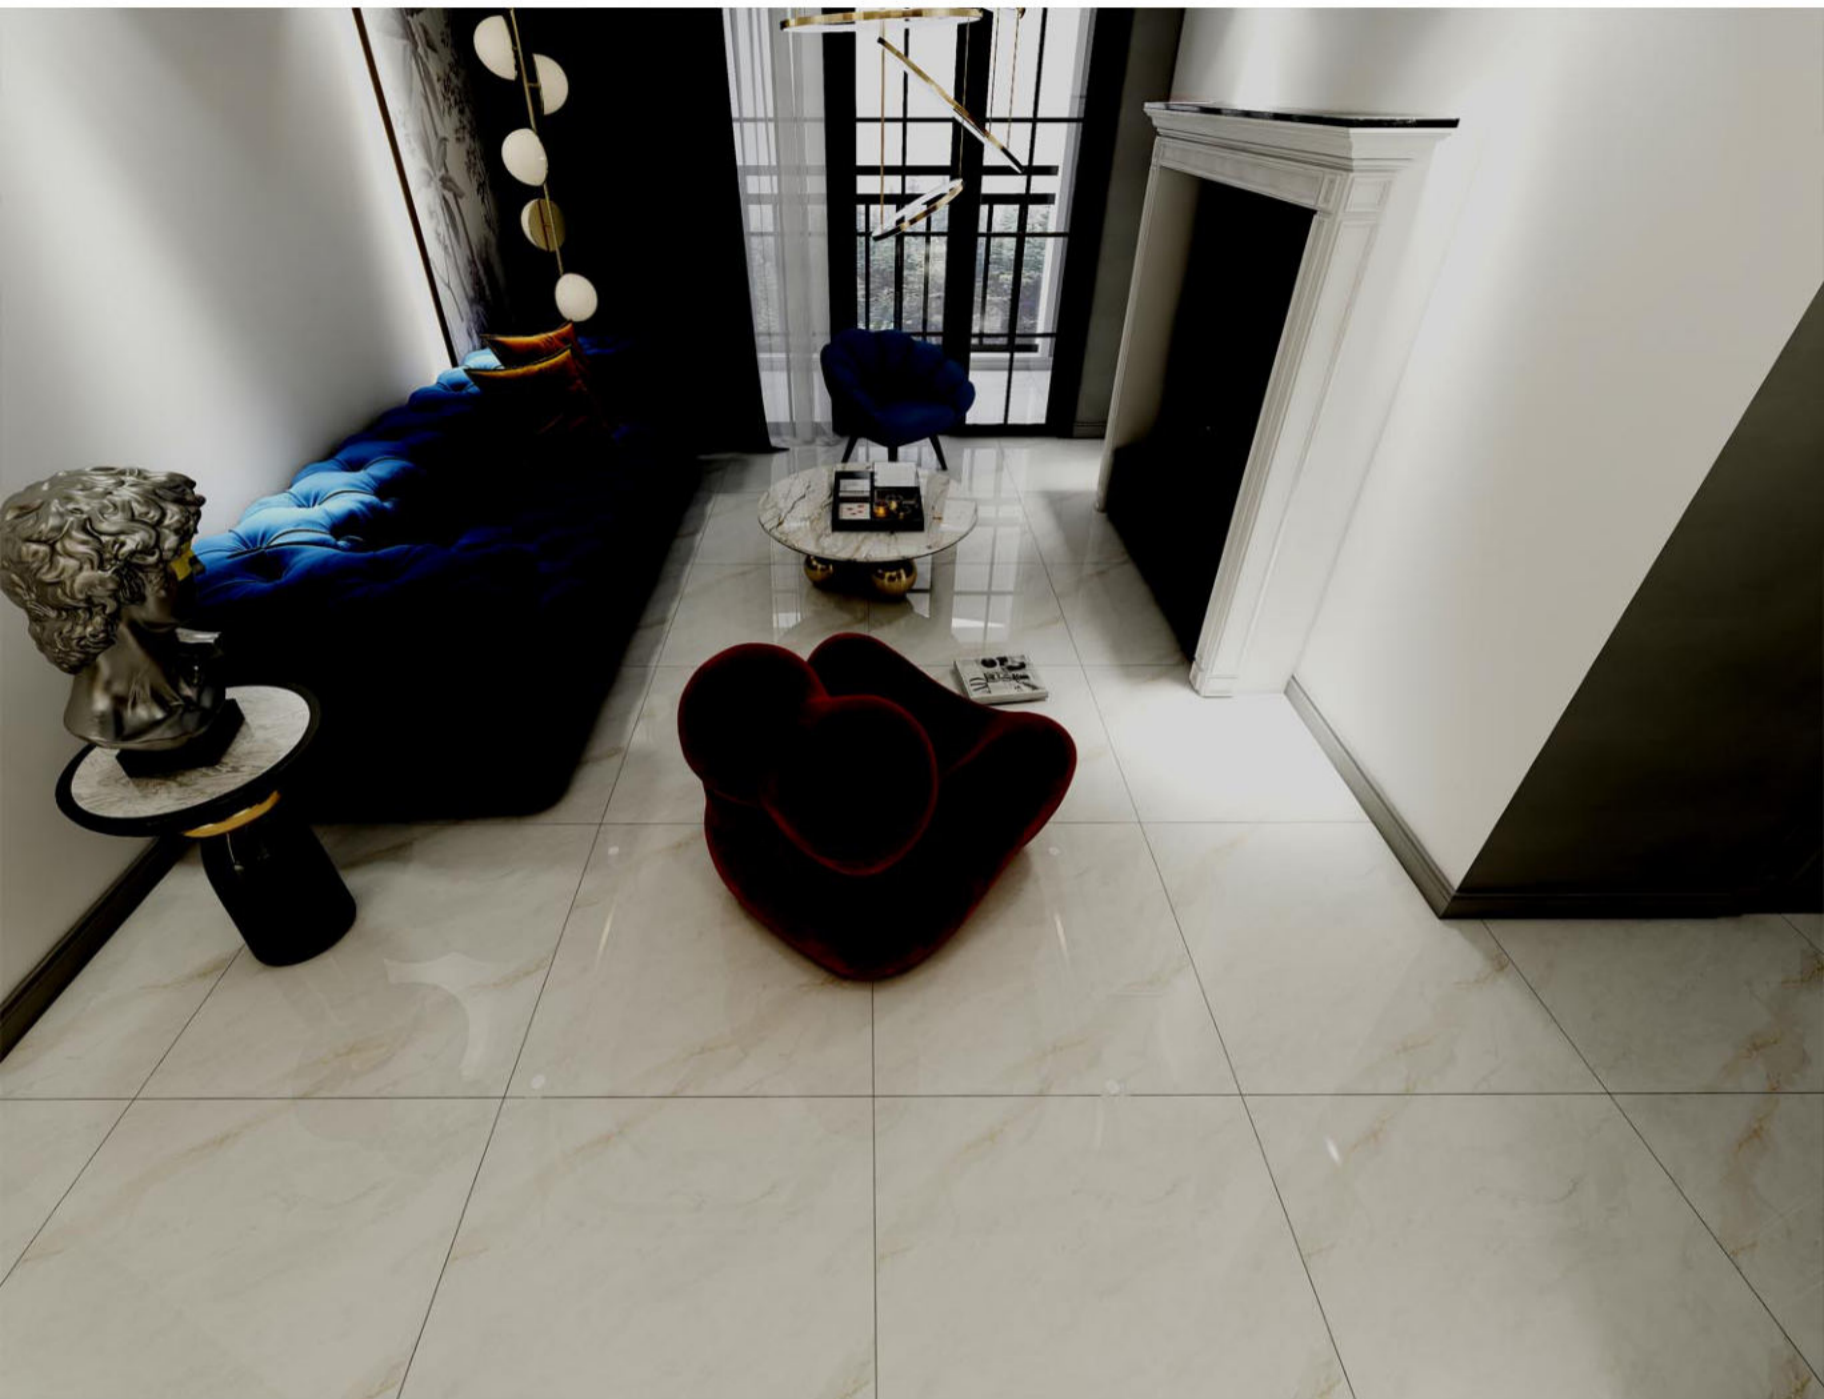

LIGHT LUXURY SPACE
DELICATE AND ELEGANT

FASHION BRAND
FROM ITALY

源自意大利原创设计

Specifications: 800x800mm

强盛陶瓷
QIANGSHENG CERAMICS

number:

80QS010

轻奢空间 精致典雅