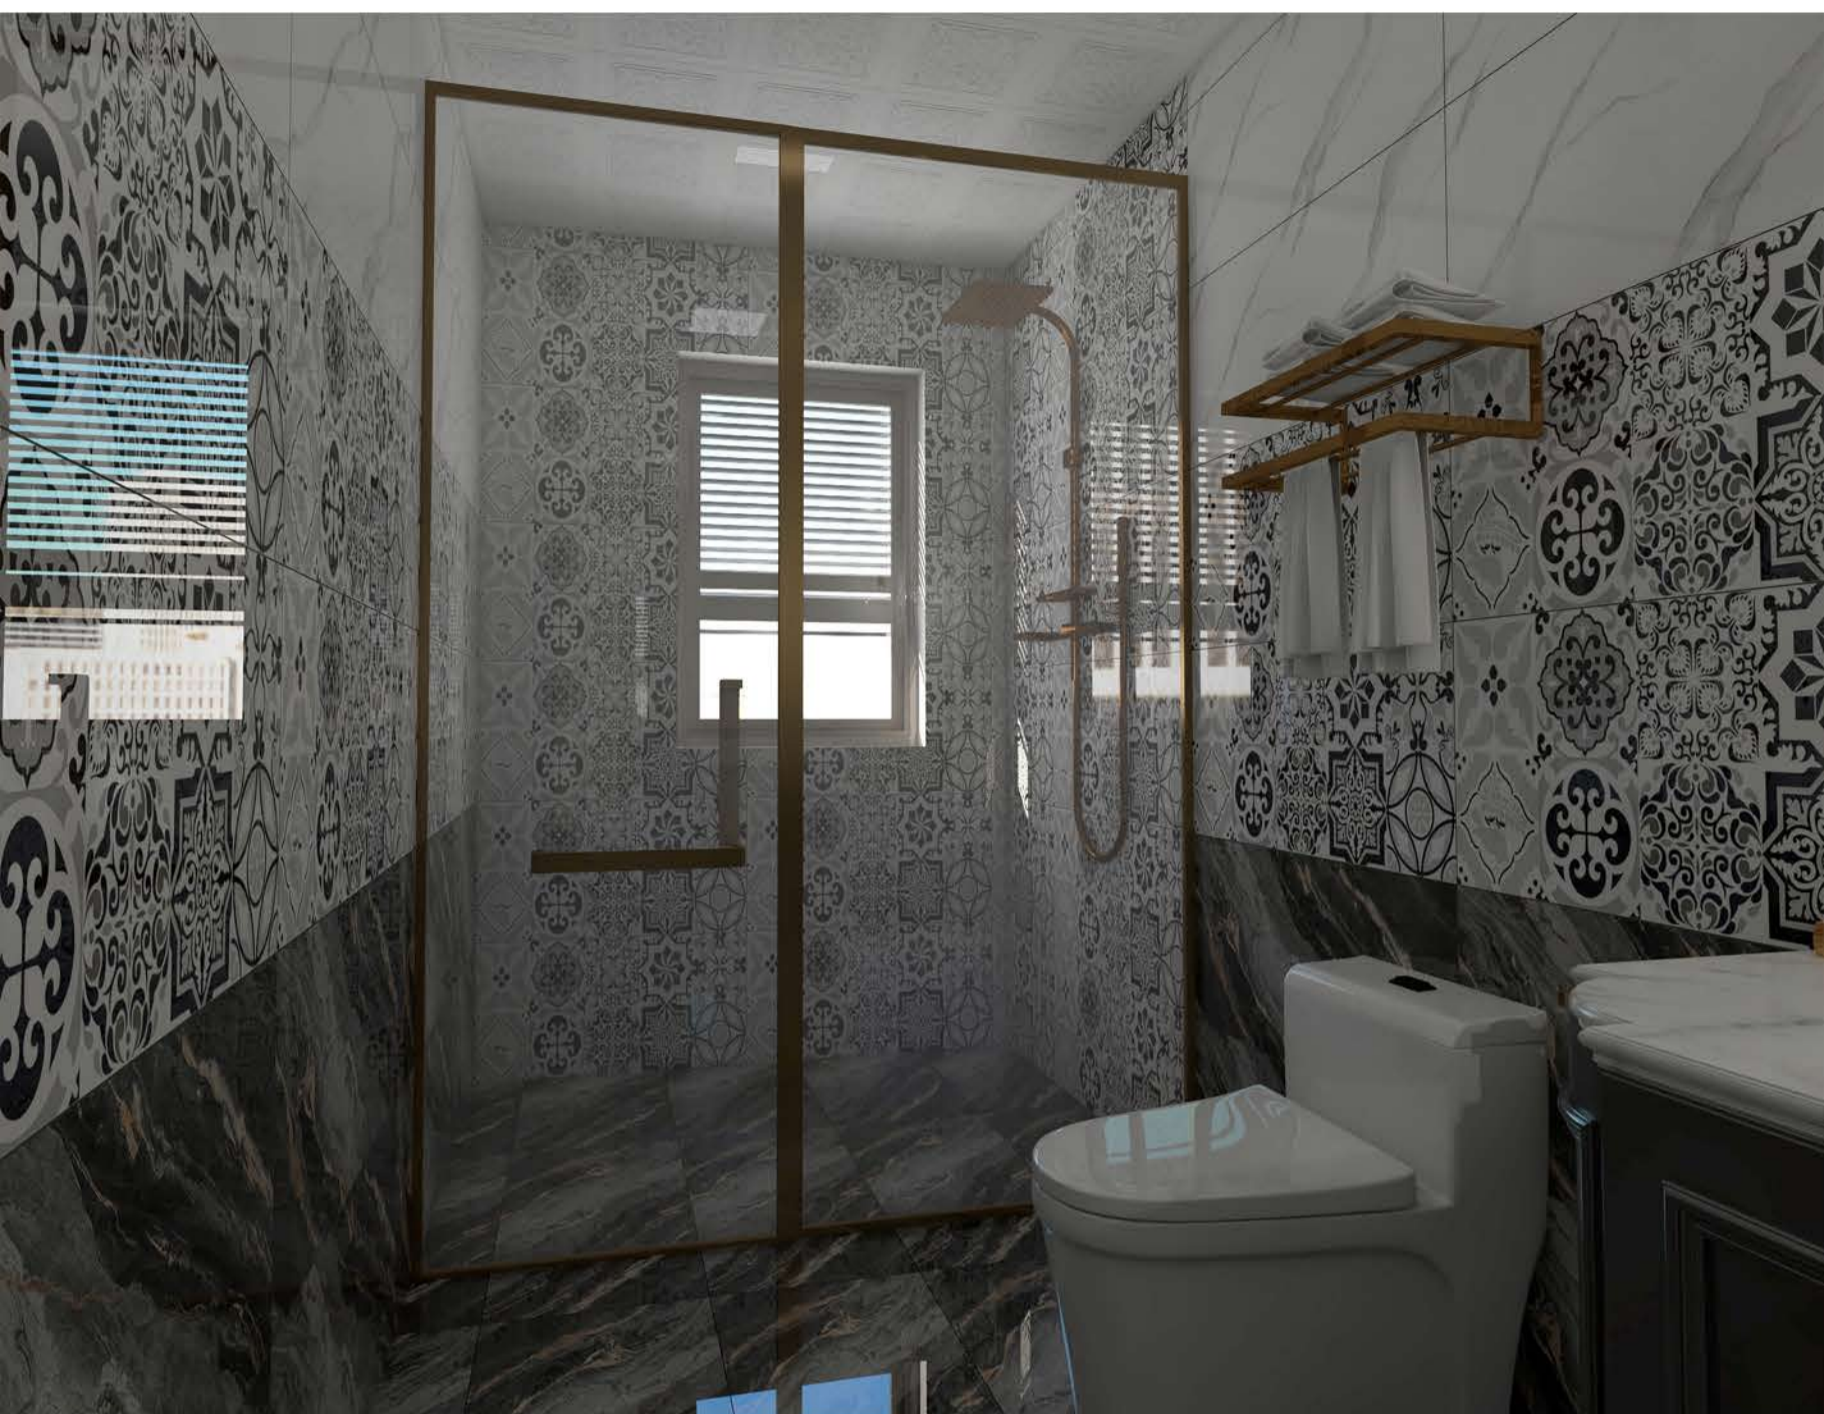

Specifications: 400x800m

number:
F48GG041