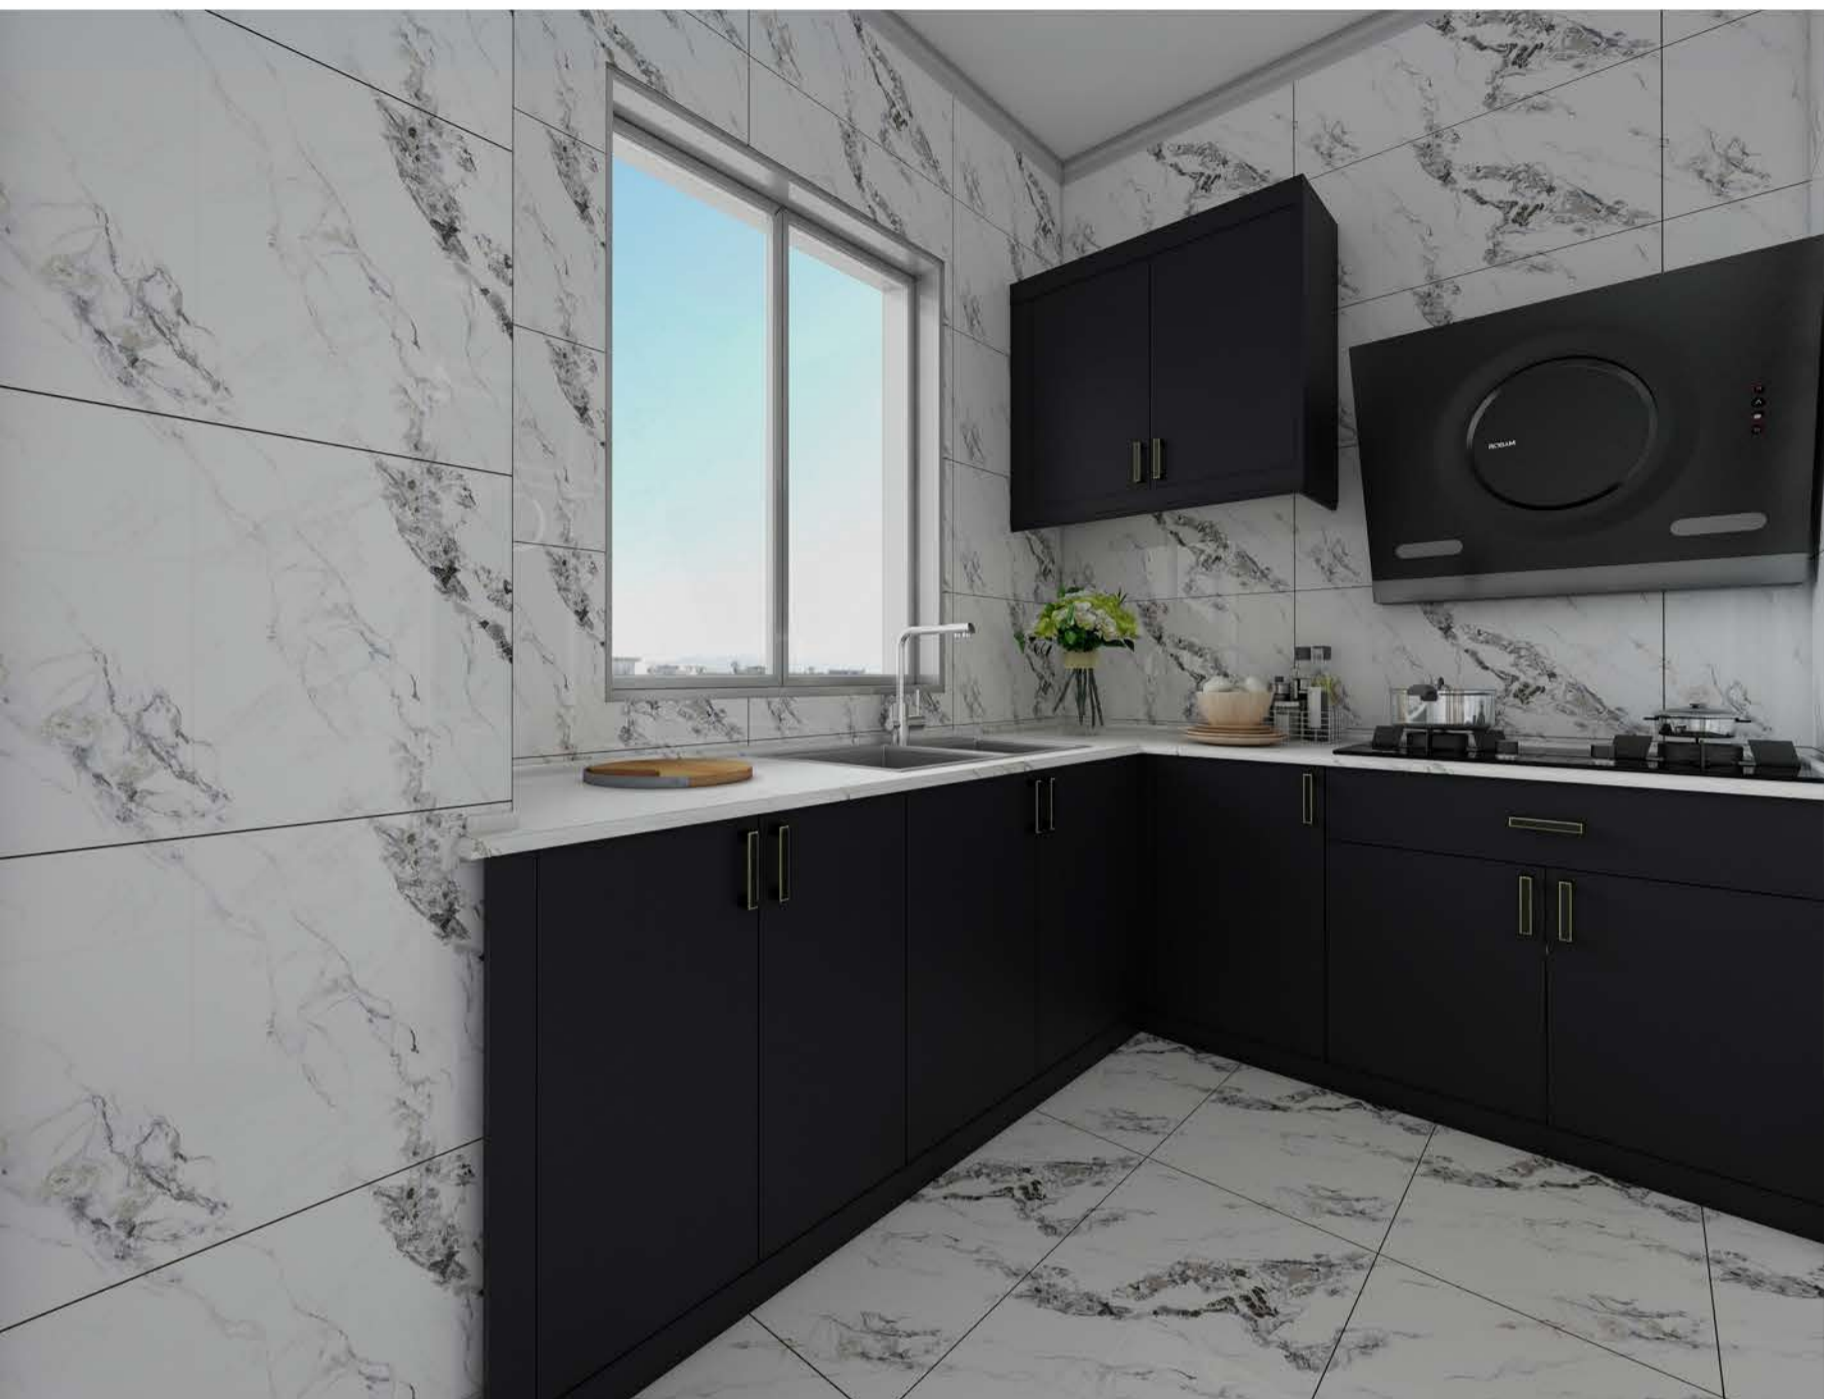

Specifications: 400x800m

number:

F48GG001

INFINITY CONNECTION

轻奢空间 精致典雅

LIGHT LUXURY SPACE
DELICATE AND ELEGANT

FASHION BRAND
FROM ITALY

源自意大利原创设计